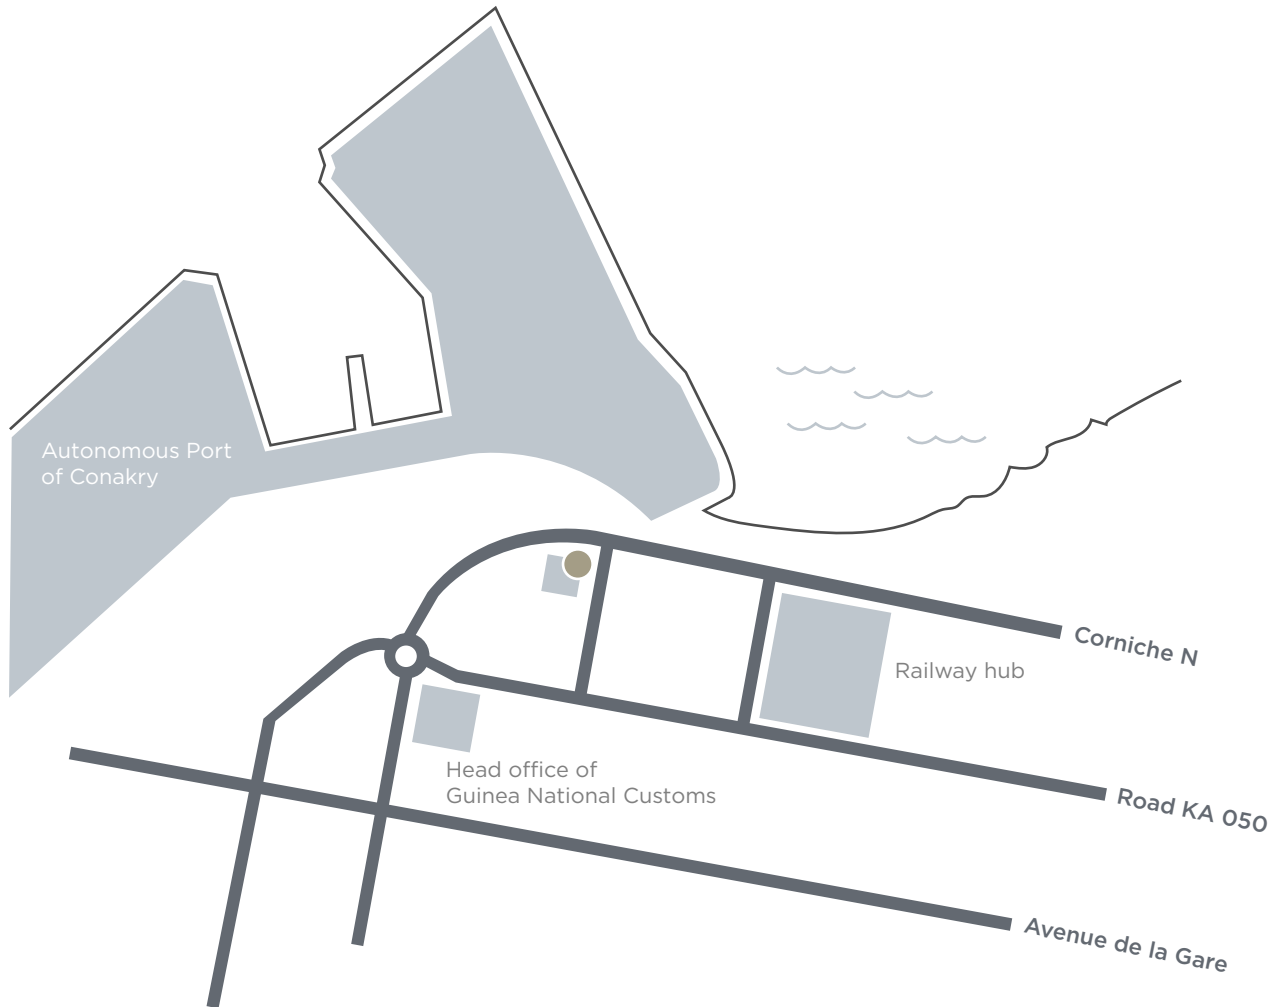

LOCATION MAP TO EGA GUINEA

(Guinea Alumina Corporation)

Visitor information:

10th floor, Building Zein, Quarter Almamya, Commune de Kaloum
For additional information, contact +224 623 238065